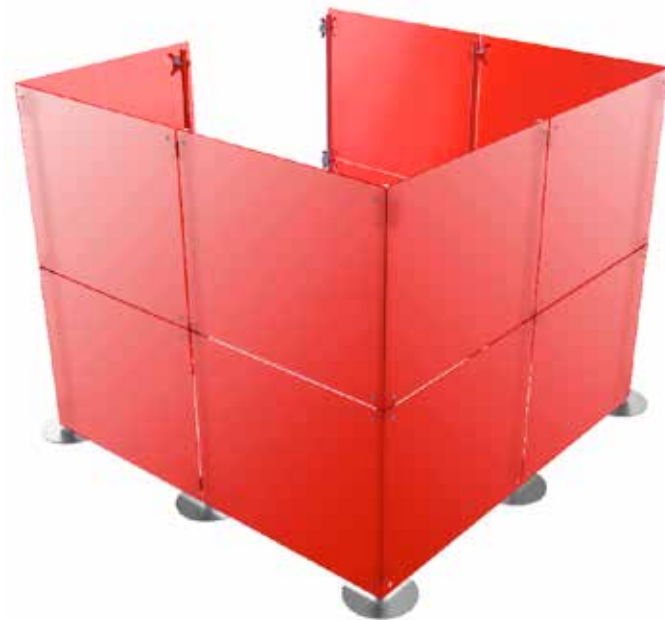

fluowall[®]

www.paxton.it

PRODUCT

Fluowall is an innovative modular system suitable for creating partitions for environments, divider structures and backdrops. Modern, exclusive design, bright colours, curving shapes: thanks to these essential features, Fluowall dividers are capable of adding a touch of personality and originality to even the simplest and most anonymous space in just a few moments.

Fluowall è un innovativo sistema modulare adatto a creare partizioni per ambienti, strutture divisorie e fondali. Grazie al design esclusivo, i divisori Fluowall sono in grado di dare carattere e originalità anche allo spazio più semplice e anonimo.

Two types of installation are available: self-supporting or floor-to-ceiling. In the first case, the vertical poles are equipped with circular steel bases. Self-supporting installation is recommended for temporary or travelling displays or wherever it is necessary to create structures which can be disassembled and repositioned easily.

In the floor-to-ceiling installation, adjustable telescopic poles are used to "run" between the floor and the ceiling. In this case, the configurations are semi-permanent.

Nell'installazione pavimento-soffitto, si utilizzano invece montanti telescopici regolabili. Le composizioni hanno in questo caso carattere semi-permanente.