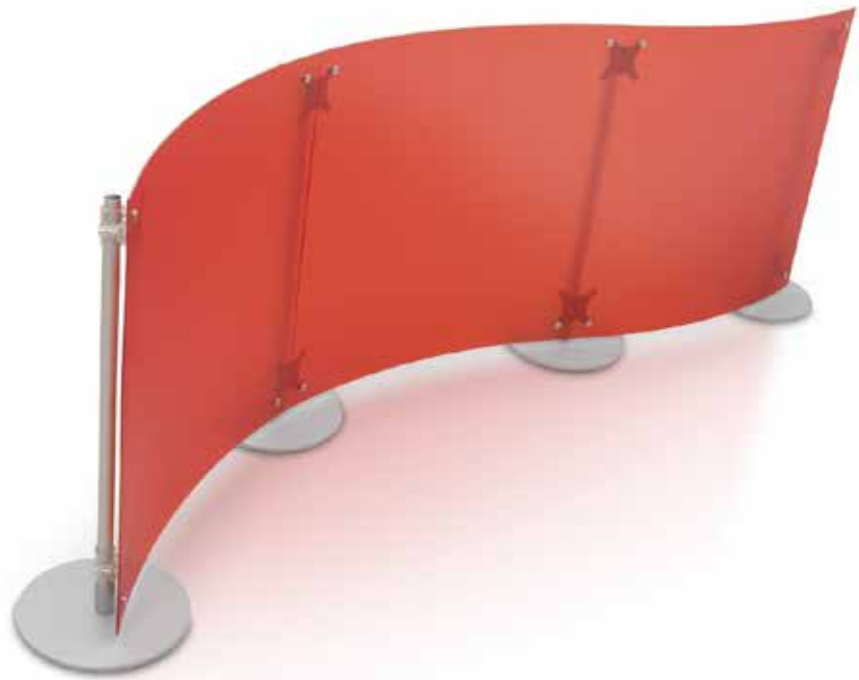

fluowall[®]

www.paxton.it

PRODUCT

Fluowall is an innovative modular system suitable for creating partitions for environments, divider structures and backdrops. Modern, exclusive design, bright colours, curving shapes: thanks to these essential features, Fluowall dividers are capable of adding a touch of personality and originality to even the simplest and most anonymous space in just a few moments.

Fluowall è un innovativo sistema modulare adatto a creare partizioni per ambienti, strutture divisorie e fondali. Grazie al design esclusivo, i divisori Fluowall sono in grado di dare carattere e originalità anche allo spazio più semplice e anonimo.

Two types of installation are available: self-supporting or floor-to-ceiling. In the first case, the vertical poles are equipped with circular steel bases. Self-supporting installation is recommended for temporary or travelling displays or wherever it is necessary to create structures which can be disassembled and repositioned easily.

In the floor-to-ceiling installation, adjustable telescopic poles are used to "run" between the floor and the ceiling. In this case, the configurations are semi-permanent.

Nell'installazione pavimento-soffitto, si utilizzano invece montanti telescopici regolabili. Le composizioni hanno in questo caso carattere semi-permanente.